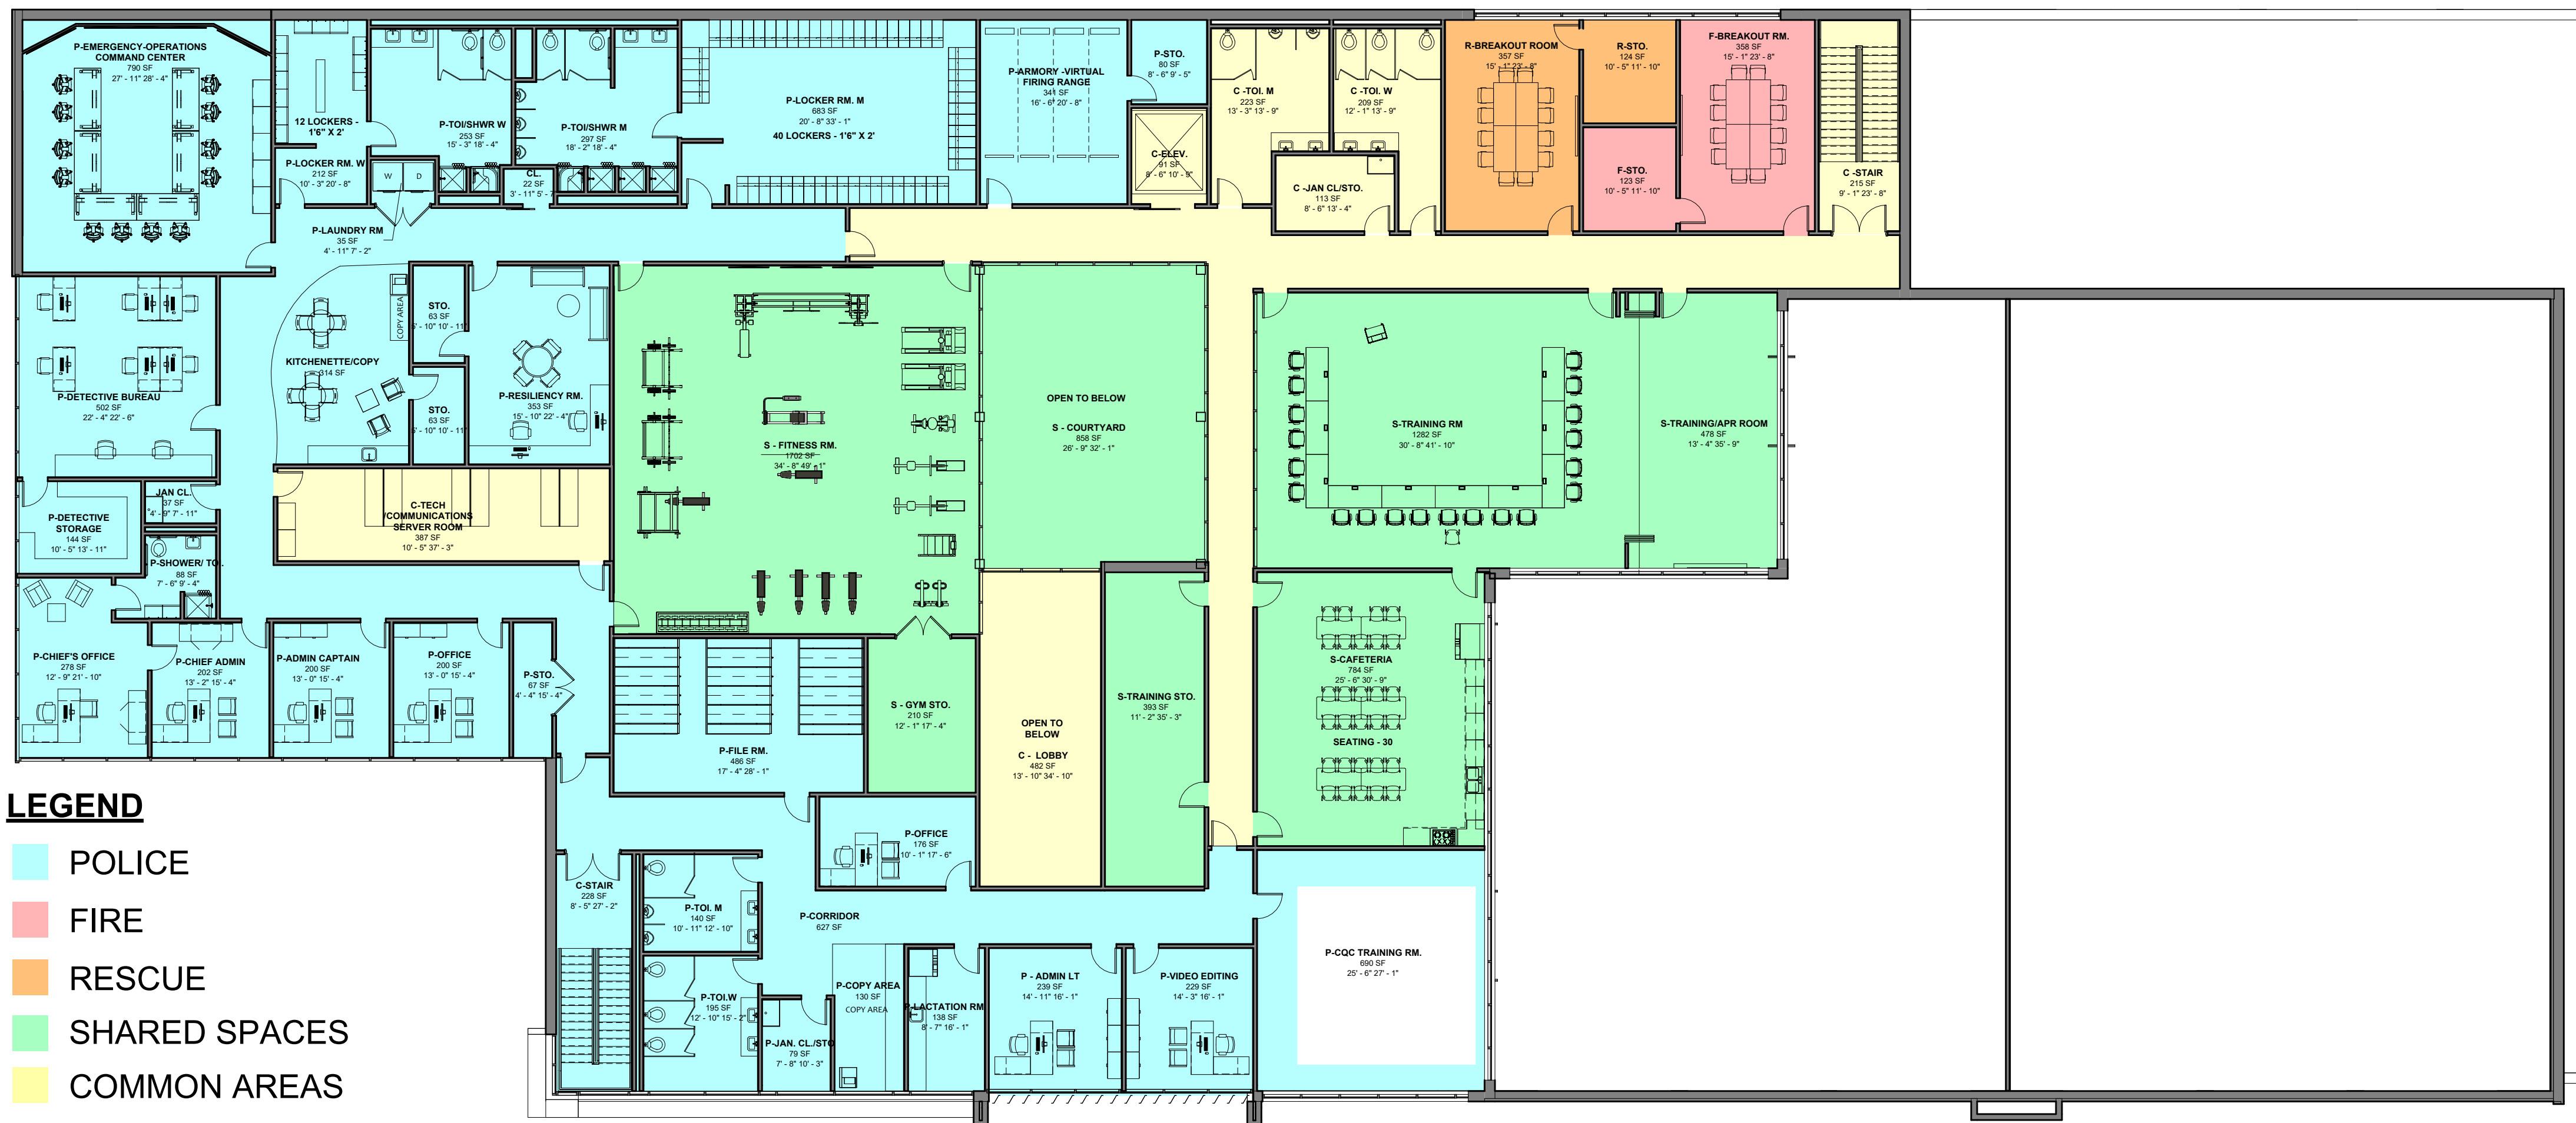

# EMERGENCY SERVICES COMPLEX

## SECOND FLOOR PLAN

### LEGEND

- POLICE
- FIRE
- RESCUE
- SHARED SPACES
- COMMON AREAS

LEVEL 2 - P -	9,270	SQFT
LEVEL 2 - F -	500	SQFT
LEVEL 2 - R -	500	SQFT
LEVEL 2 - S -	5,810	SQFT
LEVEL 2 - C -	3,705	SQFT
<b>TOTAL</b>	<b>19,785</b>	<b>SQFT</b>